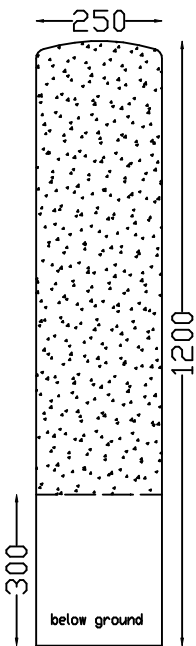

UTILITY TABLES
SMALL TABLE 1,220m x 600mm
LARGE TABLE 2,000m x 750mm
UTILITY BENCH
SMALL BENCH 1,220m x 370mm
LARGE BENCH 2,000m x 370mm
For Stability, supports should be mortared into position and onto tops, or request reinforcing to extend from base.

Civic Bollards

CIVIC SQUARE
760mm high x
250mm sq

**CIVIC ROUND
TAPER**
900mm high x
150/120mm
tapered diam

CIVIC ROUND
900mm high x
250mm diam

CIVIC ROUND
1,200m high x
250mm diam

CIVIC SQUARE
1,200m high x
200mm sq

CIVIC BOLLARDS BALL

300mm, 350mm and 400mm in Exposed Aggregate or Grey.
630mm and 800mm in grey FRC only (hollow).

CIVIC ROUND 250

CIVIC ROUND 180

CIVIC ROUND 320

EMBANKMENT

EMBANKMENT MAJOR

CIVIC SINGLESEAT ROUND
400mm high x 495mm diam

CIVIC SINGLESEAT SQUARE
400mm high x 395mm square

Civic Seats

CIVIC SEAT FREE STANDING
1,500m and 1,800m long
800high x 630mm deep

CIVIC SEAT FIXED

1,500m and 1,800m long
1,1m high (approx 300 to
set below ground) x
630mm deep.