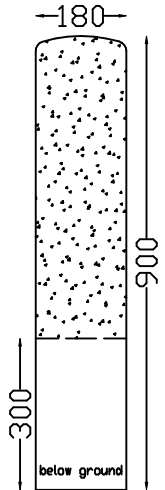

UTILITY TABLES
SMALL TABLE 1,220m x 600mm
LARGE TABLE 2,000m x 750mm
UTILITY BENCH
SMALL BENCH 1,220m x 370mm
LARGE BENCH 2,000m x 370mm
For Stability, supports should be mortared into position and onto tops, or request reinforcing to extend from base.

Civic Bollards

CIVIC SQUARE
760mm high x
250mm sq

**CIVIC ROUND
TAPER**
900mm high x
150/120mm
tapered diam

CIVIC ROUND
900mm high x
250mm diam

CIVIC ROUND
1,200m high x
250mm diam

CIVIC SQUARE
1,200m high x
200mm sq

CIVIC BOLLARDS BALL

300mm, 350mm and 400mm in Exposed Aggregate or Grey.
630mm and 800mm in grey FRC only (hollow).

CIVIC ROUND 250

CIVIC ROUND 180

CIVIC ROUND 320

EMBANKMENT

EMBANKMENT MAJOR

CIVIC SINGLESEAT ROUND
400mm high x 495mm diam

CIVIC SINGLESEAT SQUARE
400mm high x 395mm square

Civic Seats

CIVIC SEAT FREE STANDING
1,500m and 1,800m long
800high x 630mm deep

CIVIC SEAT FIXED

1,500m and 1,800m long
1,1m high (approx 300 to
set below ground) x
630mm deep.