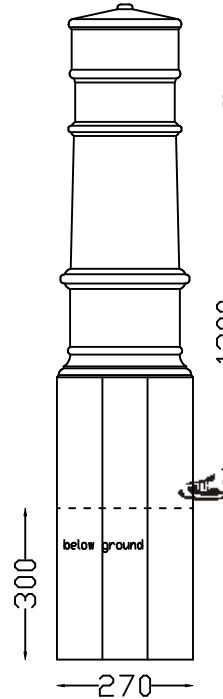

UTILITY TABLES
SMALL TABLE 1,220m x 600mm
LARGE TABLE 2,000m x 750mm
UTILITY BENCH
SMALL BENCH 1,220m x 370mm
LARGE BENCH 2,000m x 370mm
For Stability, supports should be mortared into position and onto tops, or request reinforcing to extend from base.

Civic Bollards

CIVIC SQUARE
760mm high x
250mm sq

**CIVIC ROUND
TAPER**
900mm high x
150/120mm
tapered diam

CIVIC ROUND
900mm high x
250mm diam

CIVIC ROUND
1,200m high x
250mm diam

CIVIC SQUARE
1,200m high x
200mm sq

CIVIC BOLLARDS BALL

300mm, 350mm and 400mm in Exposed Aggregate or Grey.
630mm and 800mm in grey FRC only (hollow).

CIVIC ROUND 250

CIVIC ROUND 180

CIVIC ROUND 320

EMBANKMENT

EMBANKMENT MAJOR

CIVIC SINGLESEAT ROUND
400mm high x 495mm diam

CIVIC SINGLESEAT SQUARE
400mm high x 395mm square

Civic Seats

CIVIC SEAT FREE STANDING
1,500m and 1,800m long
800high x 630mm deep

CIVIC SEAT FIXED

1,500m and 1,800m long
1,1m high (approx 300 to
set below ground) x
630mm deep.