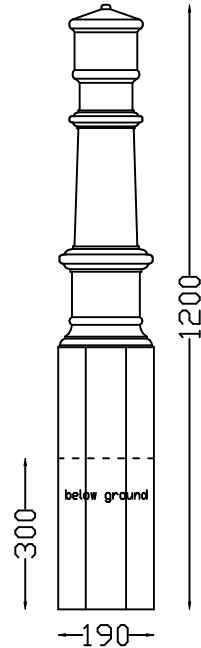

Civic Litter Bins

CIVIC LITTER BIN ROUND
760mm high x 495mm diam.
155kg

CIVIC LITTER BIN SQUARE
760mm high x 395mm square.
135kg

Civic Ashtray

CIVIC ASHTRAY

Civic Drinking Fountain

CIVIC DRINKING FOUNTAIN
1200/850mm high

Civic Bollards

CIVIC SQUARE
760mm high x
250mm sq

**CIVIC ROUND
TAPER**
900mm high x
150/120mm
tapered diam

CIVIC ROUND
900mm high x
250mm diam

CIVIC ROUND
1,200m high x
250mm diam

CIVIC SQUARE
1,200m high x
200mm sq

CIVIC BOLLARDS BALL

300mm, 350mm and 400mm in Exposed Aggregate or Grey.
630mm and 800mm in grey FRC only (hollow).

CIVIC ROUND 250

CIVIC ROUND 180

CIVIC ROUND 320

EMBANKMENT

EMBANKMENT MAJOR

CIVIC SINGLESEAT ROUND
400mm high x 495mm diam

CIVIC SINGLESEAT SQUARE
400mm high x 395mm square

Civic Seats

CIVIC SEAT FREE STANDING
1,500m and 1,800m long
800high x 630mm deep

CIVIC SEAT FIXED

1,500m and 1,800m long
1,1m high (approx 300 to
set below ground) x
630mm deep.