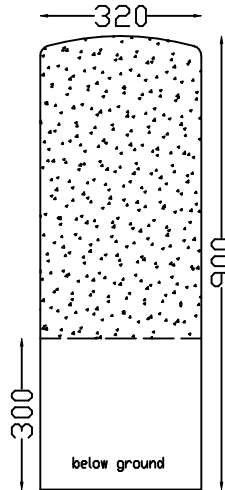

CIVIC BOLLARDS BALL

300mm, 350mm and 400mm in Exposed Aggregate or Grey.
630mm and 800mm in grey FRC only (hollow).

CIVIC ROUND 250

CIVIC ROUND 180

CIVIC ROUND 320

EMBANKMENT

EMBANKMENT MAJOR

CIVIC SINGLESEAT ROUND
400mm high x 495mm diam

CIVIC SINGLESEAT SQUARE
400mm high x 395mm square

Civic Seats

CIVIC SEAT FREE STANDING
1,500m and 1,800m long
800high x 630mm deep

CIVIC SEAT FIXED

1,500m and 1,800m long
1,1m high (approx 300 to
set below ground) x
630mm deep.