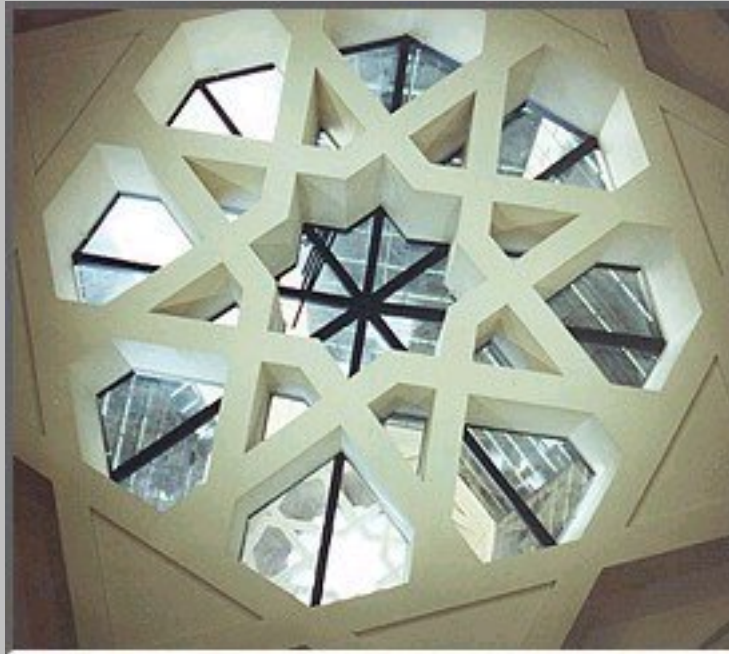

ALUPLAN ARCHITECTURAL ALUMINIUM cc CONSULTANCY

USE YOUR BROWSER BACK BUTTON TO RETURN TO THUMBNAILS

Islamic Development Bank - Jeddah, K.S.A.
Design & detail drawings of structural glazed
curtain wall and skylights.