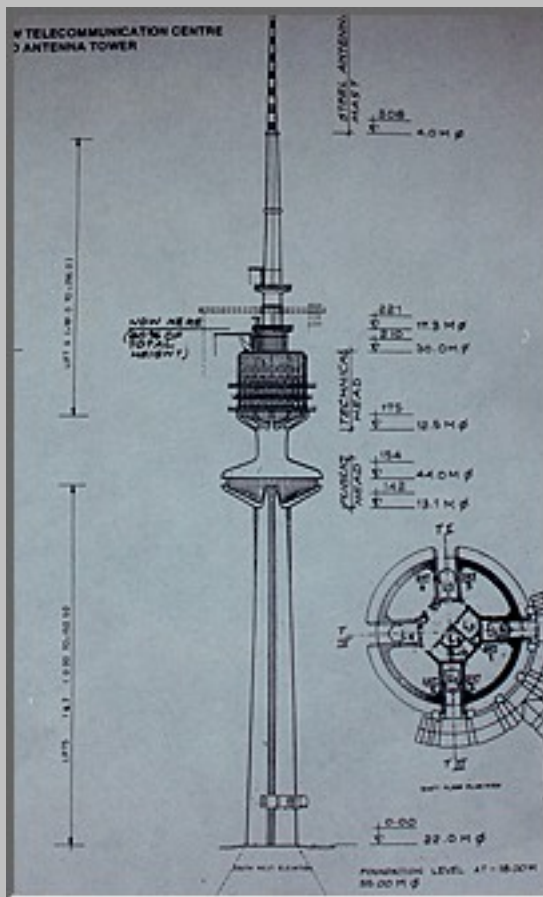

ALUPLAN ARCHITECTURAL ALUMINIUM cc CONSULTANCY

USE YOUR BROWSER BACK BUTTON TO RETURN TO THUMBNAILS

Telcommunications Centre
and Antenna Tower
Kuwait City - Kuwait
Design & detail drawings of
panoramic lift glazing
ground to 150m, sloping
curved and faceted curtain
wall glazing and panels 150
to 220m above ground
including environmental
testing.