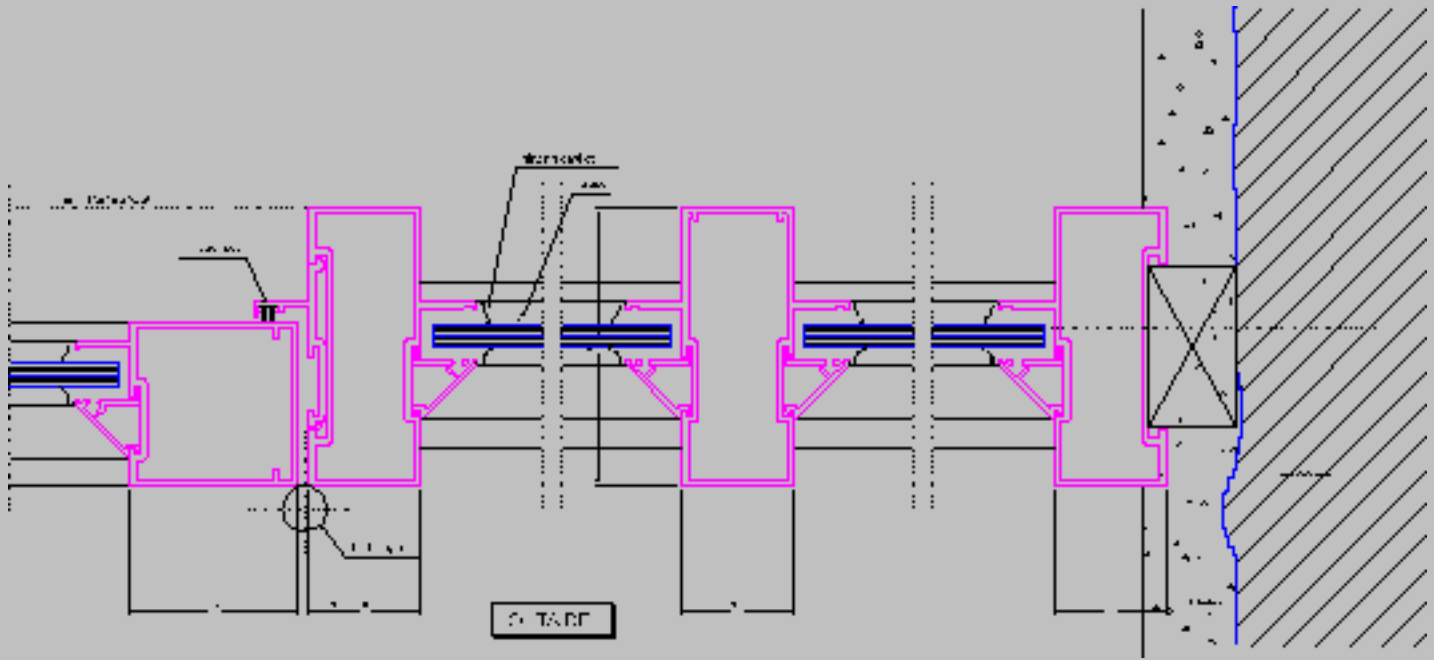

[Back to Index](#)

[Extract Detail](#)