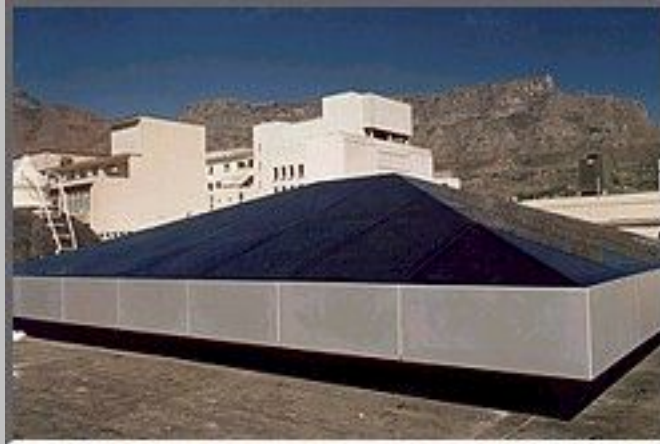

ALUPLAN ARCHITECTURAL ALUMINIUM cc ROOFLIGHTS / SKYLIGHTS

USE YOUR BROWSER BACK BUTTON TO RETURN TO THUMBNAILS

Protea Insurance - Cape Town
Flush glazed rooflight.