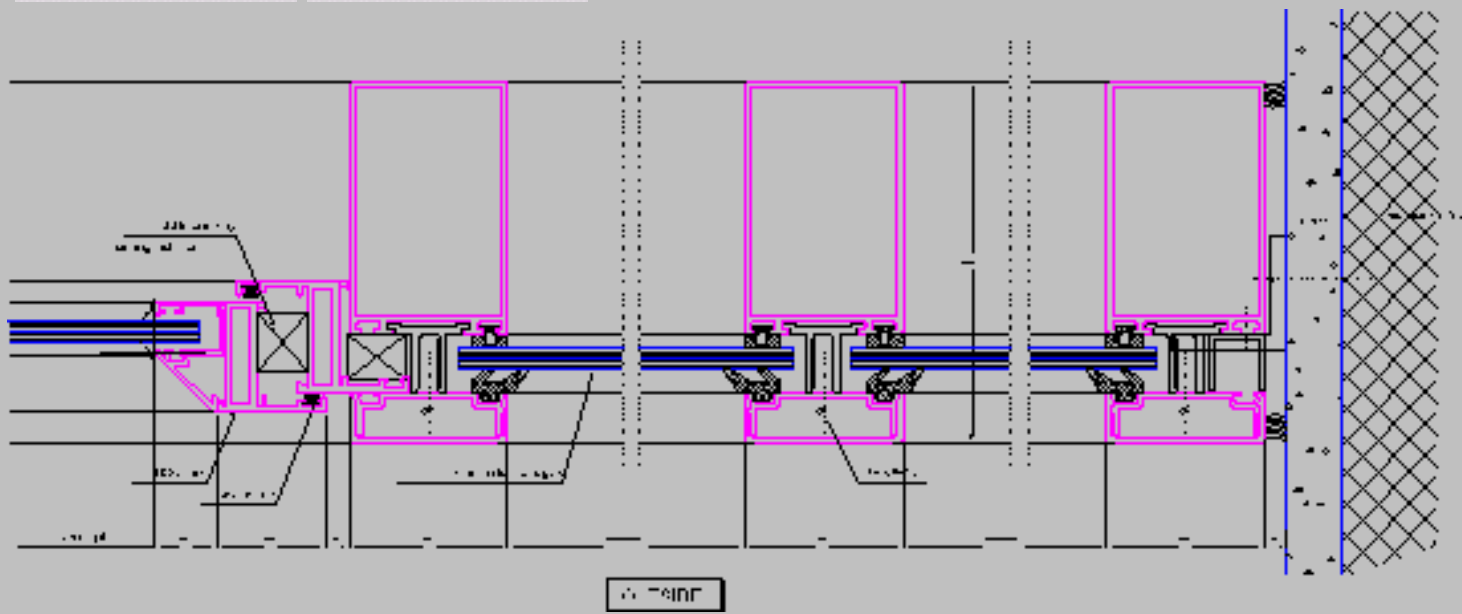

[Back to Index](#)

[Extract Detail](#)