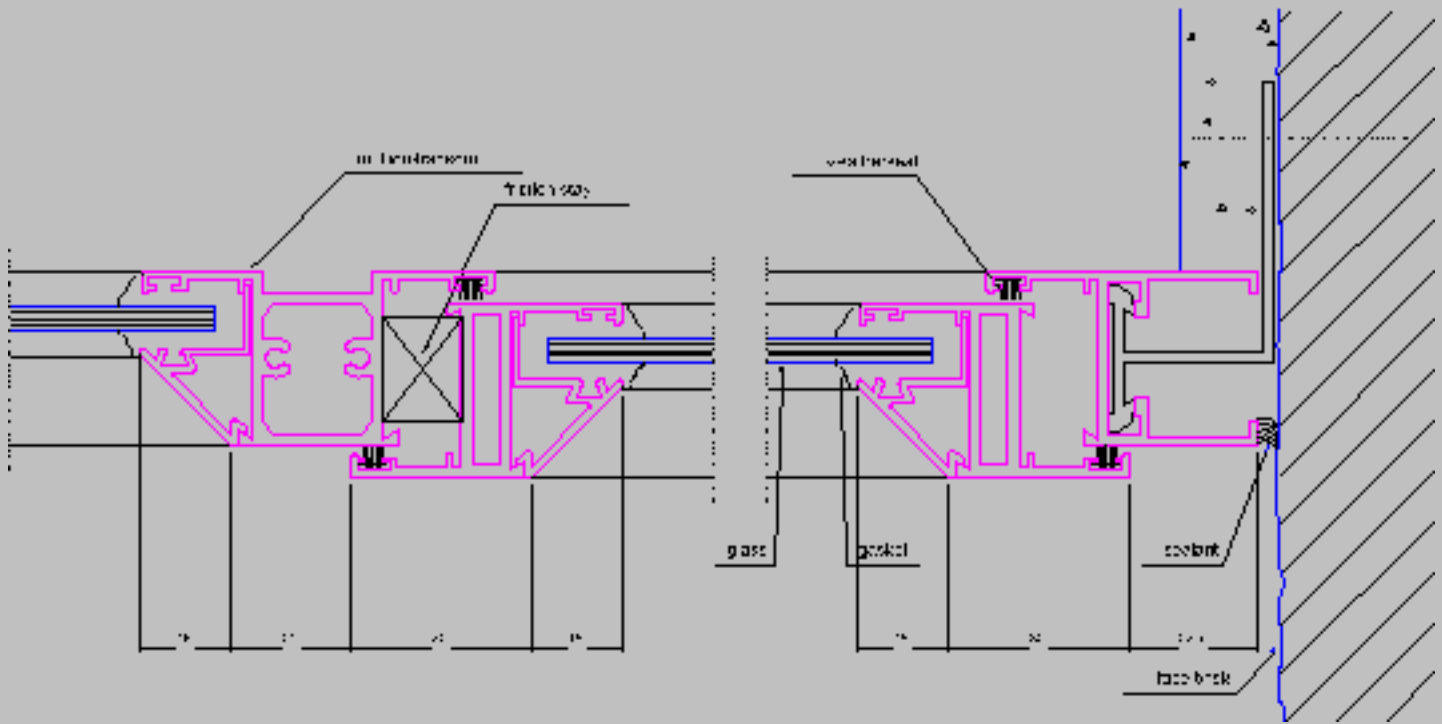

[Back to Index](#)

[Extract Detail](#)