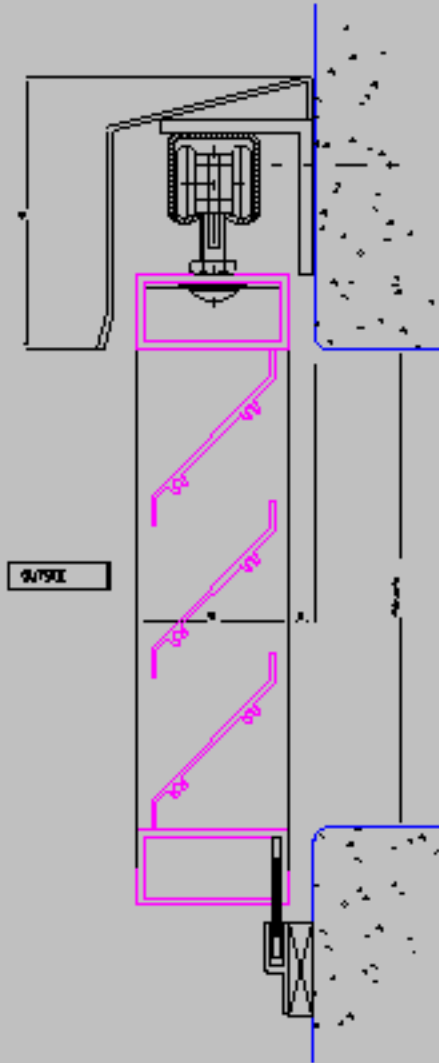

[Back to Index](#)

[Extract Detail](#)